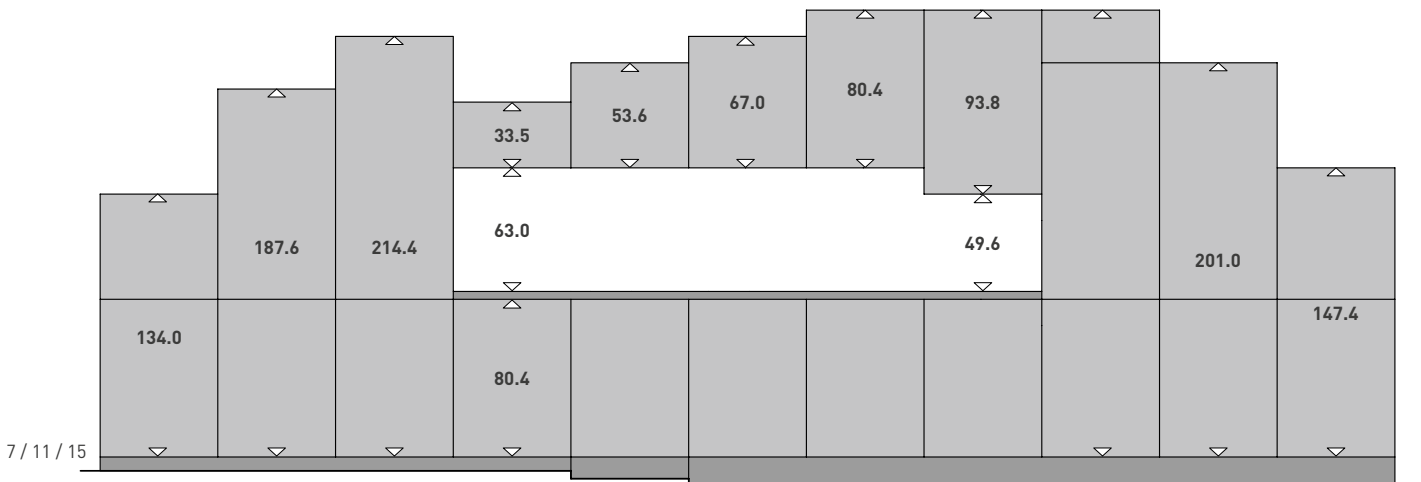

U_80L2A2_
grid height: 13.4 cm
front clearance 0.4 cm

Our symbol drawings are always dimensioned with front clearance.

bottom cabinet – element height 67.0 cm

bottom cabinet – element height 80.4 cm

planning notes

overview of dimensions

base units | linee | echt.zeit | loft | rondo

height: 67.0 cm

 30 UF3067	 15/20/30/40/45/50/60/80/90/100/120 U_67	 15/20/30/40/45/50/60/80/90/100/120 U_67T_	 15/20/30/40/45/50/60/80/90/100/120 U_67TG_	 30/40/45/50/60/80/90/100/120 U_67LT_
 30/40/45/50/60 U_67LAI_	 30/40/45/50/60 U_67AI_	 30/40/45/50/60/80/90/100/120 U_67LA2_	 30/40/45/50/60/80/90/100/120 U_67A2_	 30/40/45/50/60/80/90/100/120 U_67L3A_
 30/45/60 U_67TI3_	 15/20/30/40/45 U_67AR_	 15/20/30 U_67AP_	 15/20/30/40/45/50/60/80/90/100/120 U_67TB_	 30/45/60 U_67TI3_
 160/180/200/240 U_67ST_	 15/30 UR_67T_	 15/30 UR_67AR_	 30 UARE3067	 30 UARR3067
 60/80/90/100/120 UOR_67 UOR_67S UOR_67L UOR_67LS				