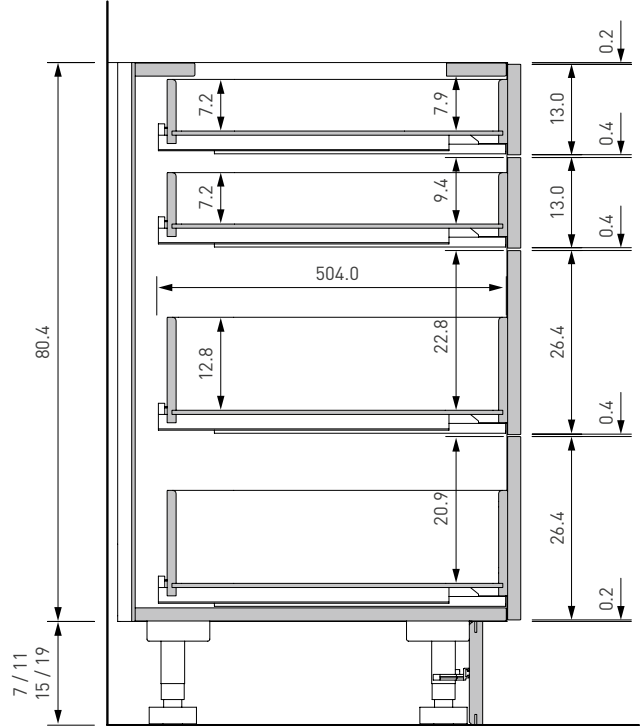

linee

l1

WALKING IN THE FOREST

Real wood, used generously and felt with all the senses, is at the heart of these kitchens.

planning notes

front partition/cabinet element height: H 67.0 cm; H 80.4 cm

example of front partition

U_80L2A2_
grid height: 13.4 cm
front clearance 0.4 cm

Our symbol drawings are always dimensioned with front clearance.

bottom cabinet – element height 67.0 cm

bottom cabinet – element height 80.4 cm

planning notes

overview of dimensions

base units | linee | echt.zeit | loft | rondo

height: 67.0 cm

 30 UF3067	 15/20/30/40/45/50/60/80/90/100/120 U_67	 15/20/30/40/45/50/60/80/90/100/120 U_67T_	 15/20/30/40/45/50/60/80/90/100/120 U_67TG_	 30/40/45/50/60/80/90/100/120 U_67LT_
 30/40/45/50/60 U_67LAI_	 30/40/45/50/60 U_67AI_	 30/40/45/50/60/80/90/100/120 U_67LA2_	 30/40/45/50/60/80/90/100/120 U_67A2_	 30/40/45/50/60/80/90/100/120 U_67L3A_
 30/45/60 U_67TI3_	 15/20/30/40/45 U_67AR_	 15/20/30 U_67AP_	 15/20/30/40/45/50/60/80/90/100/120 U_67TB_	 30/45/60 U_67TI3_
 160/180/200/240 U_67ST_	 15/30 UR_67T_	 15/30 UR_67AR_	 30 UARE3067	 30 UARR3067
 60/80/90/100/120 UOR_67 UOR_67S UOR_67L UOR_67LS				