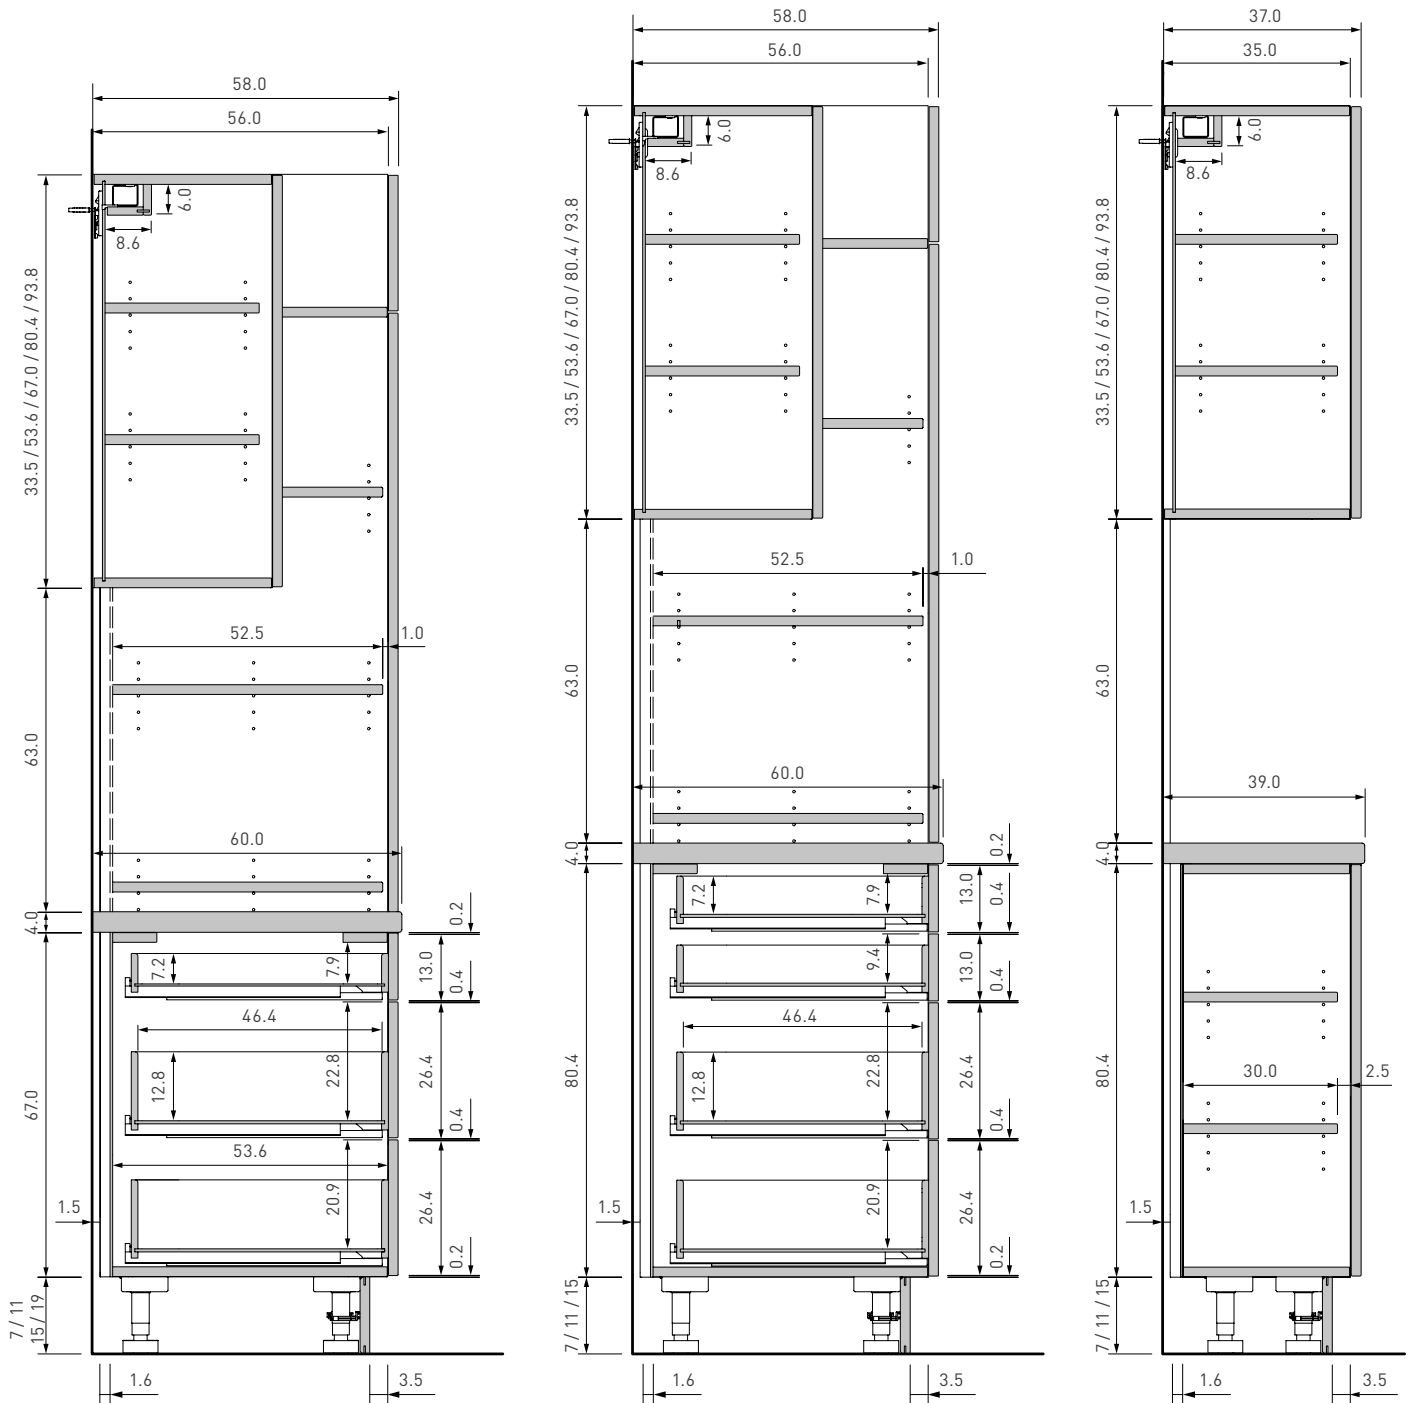

U_80L2A2_
grid height: 13.4 cm
front clearance 0.4 cm

Our symbol drawings are always dimensioned with front clearance.

bottom cabinet – element height 67.0 cm

bottom cabinet – element height 80.4 cm

planning notes

overview of dimensions

base units | linee | echt.zeit | loft | rondo

height: 67.0 cm

 30 UF3067	 15/20/30/40/45/50/60/80/90/100/120 U_67	 15/20/30/40/45/50/60/80/90/100/120 U_67T_	 15/20/30/40/45/50/60/80/90/100/120 U_67TG_	 30/40/45/50/60/80/90/100/120 U_67LT_
 30/40/45/50/60 U_67LAI_	 30/40/45/50/60 U_67AI_	 30/40/45/50/60/80/90/100/120 U_67LA2_	 30/40/45/50/60/80/90/100/120 U_67A2_	 30/40/45/50/60/80/90/100/120 U_67L3A_
 30/45/60 U_67TI3_	 15/20/30/40/45 U_67AR_	 15/20/30 U_67AP_	 15/20/30/40/45/50/60/80/90/100/120 U_67TB_	 30/45/60 U_67TI3_
 160/180/200/240 U_67ST_	 15/30 UR_67T_	 15/30 UR_67AR_	 30 UARE3067	 30 UARR3067
 60/80/90/100/120 UOR_67 UOR_67S UOR_67L UOR_67LS				