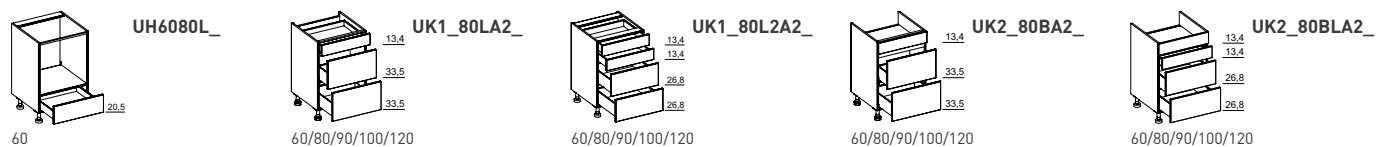

base units | linee | echt.zeit | loft | rondo

stove cabinets