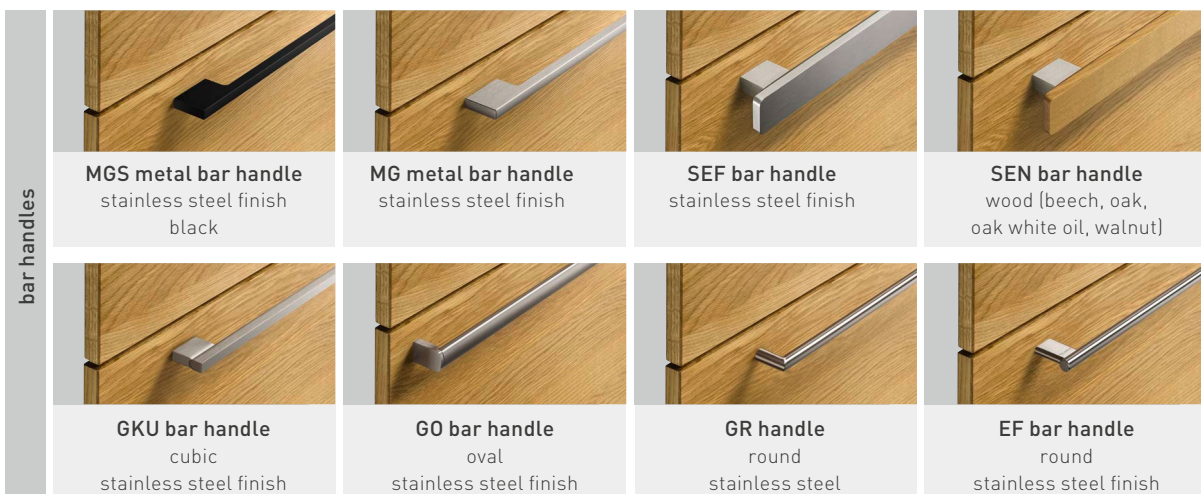

ceramic

usage: fronts, worktops (this is just a selection of the surfaces available)

handles