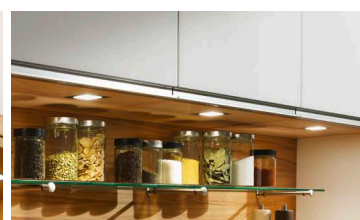

sensor switch:

is always fitted at center
(not visible from the outside).

Contactless ON/OFF and dimming.

lighting

LED spot round, adjustable
stainless steel finish | matt black

square LED spot fixed
matt black