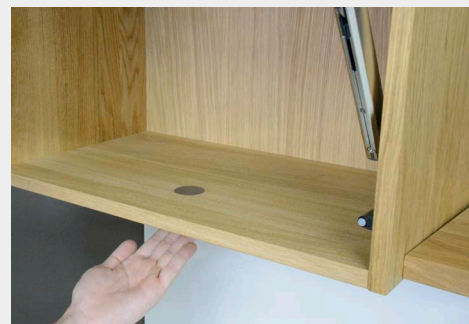

sensor switch:

is always fitted at center
(not visible from the outside).

Contactless ON/OFF and dimming.

lighting

LED spot round, adjustable
stainless steel finish | matt black

square LED spot fixed
matt black