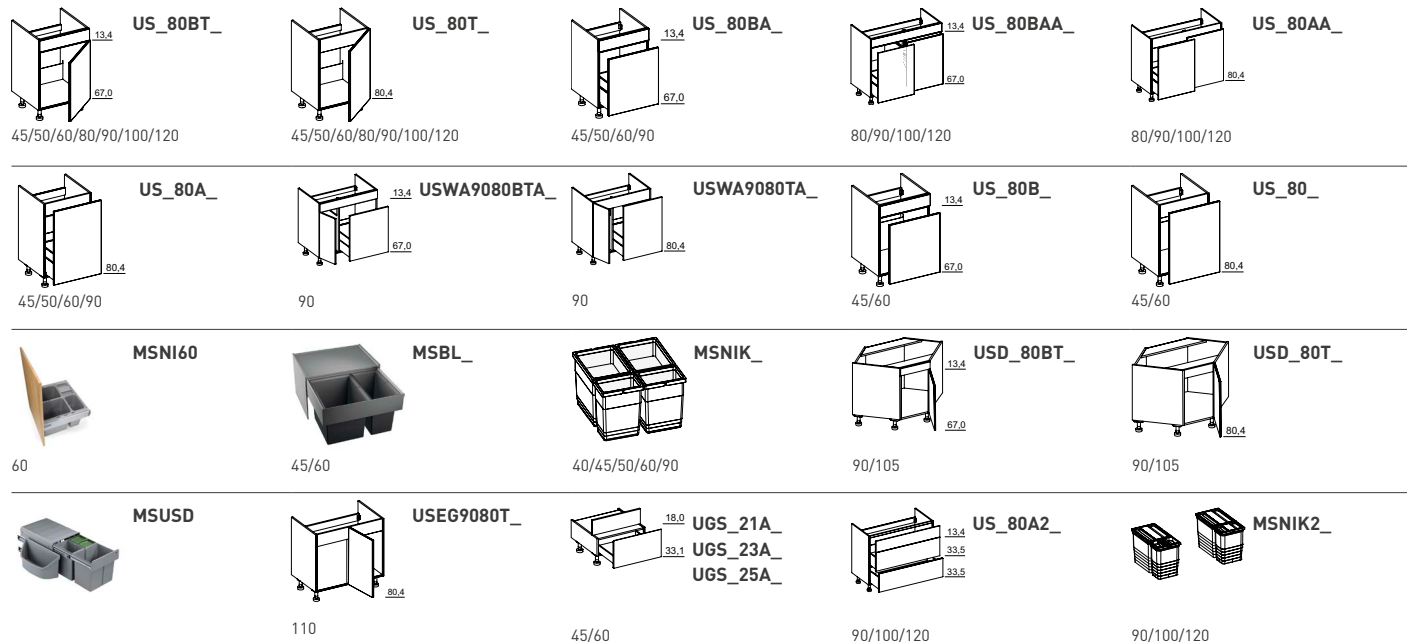

corner cabinets

 90/105 80.4	UED_80T_	 110 80.4	UEG9080T_	 110/115/125 80.4	UEG_80LR_	 110/115/125 13.4 67.0	UEG_80LLR_	 110/115/125 80.4	UEG_80LP_
 110/115/125 13.4 67.0	UEG_80LLP_	 90 80.4	UE9080K_						

base units | linee | echt.zeit | loft | rondo

stove cabinets

undersink cabinets

mid high units linee | echt.zeit | loft | rondo

height: 134.0 cm

 30/40/45/50/60/80/90/100/120	 30/40/45/50/60/80/90/100/120	 30/45/60	 30/45	 30/45
 45/60	 30	 30	 90/100	 90/100
 120	 60	 60	 60	 60
 60	 60	 60	 60	 10/20
 60/80/90	 60/80/90			