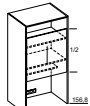

**A_103VS_
A_116VS_
A_130VS_
A_143VS_
A_156VS_**

60/80/90/100/120