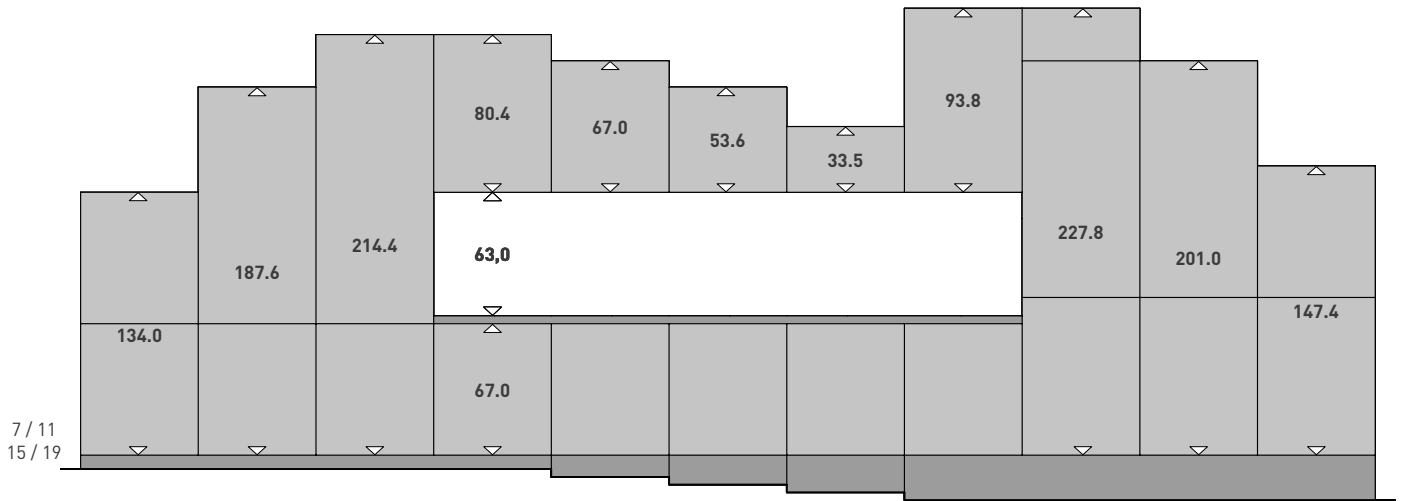

linee

l1

WALKING IN THE FOREST

Real wood, used generously and felt with all the senses, is at the heart of these kitchens.

planning notes

front partition/cabinet element height: H 67.0 cm; H 80.4 cm

example of front partition

U_80L2A2_
grid height: 13.4 cm
front clearance 0.4 cm

Our symbol drawings are always dimensioned with front clearance.

bottom cabinet – element height 67.0 cm

bottom cabinet – element height 80.4 cm

planning notes

overview of dimensions

base units | linee | echt.zeit | loft | rondo

height: 67.0 cm

 30 UF3067	 15/20/30/40/45/50/60/80/90/100/120 U_67	 15/20/30/40/45/50/60/80/90/100/120 U_67T_	 15/20/30/40/45/50/60/80/90/100/120 U_67TG_	 30/40/45/50/60/80/90/100/120 U_67LT_
 30/40/45/50/60 U_67LAI_	 30/40/45/50/60 U_67AI_	 30/40/45/50/60/80/90/100/120 U_67LA2_	 30/40/45/50/60/80/90/100/120 U_67A2_	 30/40/45/50/60/80/90/100/120 U_67L3A_
 30/45/60 U_67TI3_	 15/20/30/40/45 U_67AR_	 15/20/30 U_67AP_	 15/20/30/40/45/50/60/80/90/100/120 U_67TB_	 30/45/60 U_67TI3_
 160/180/200/240 U_67ST_	 15/30 UR_67T_	 15/30 UR_67AR_	 30 UARE3067	 30 UARR3067
 60/80/90/100/120 UOR_67 UOR_67S UOR_67L UOR_67LS				